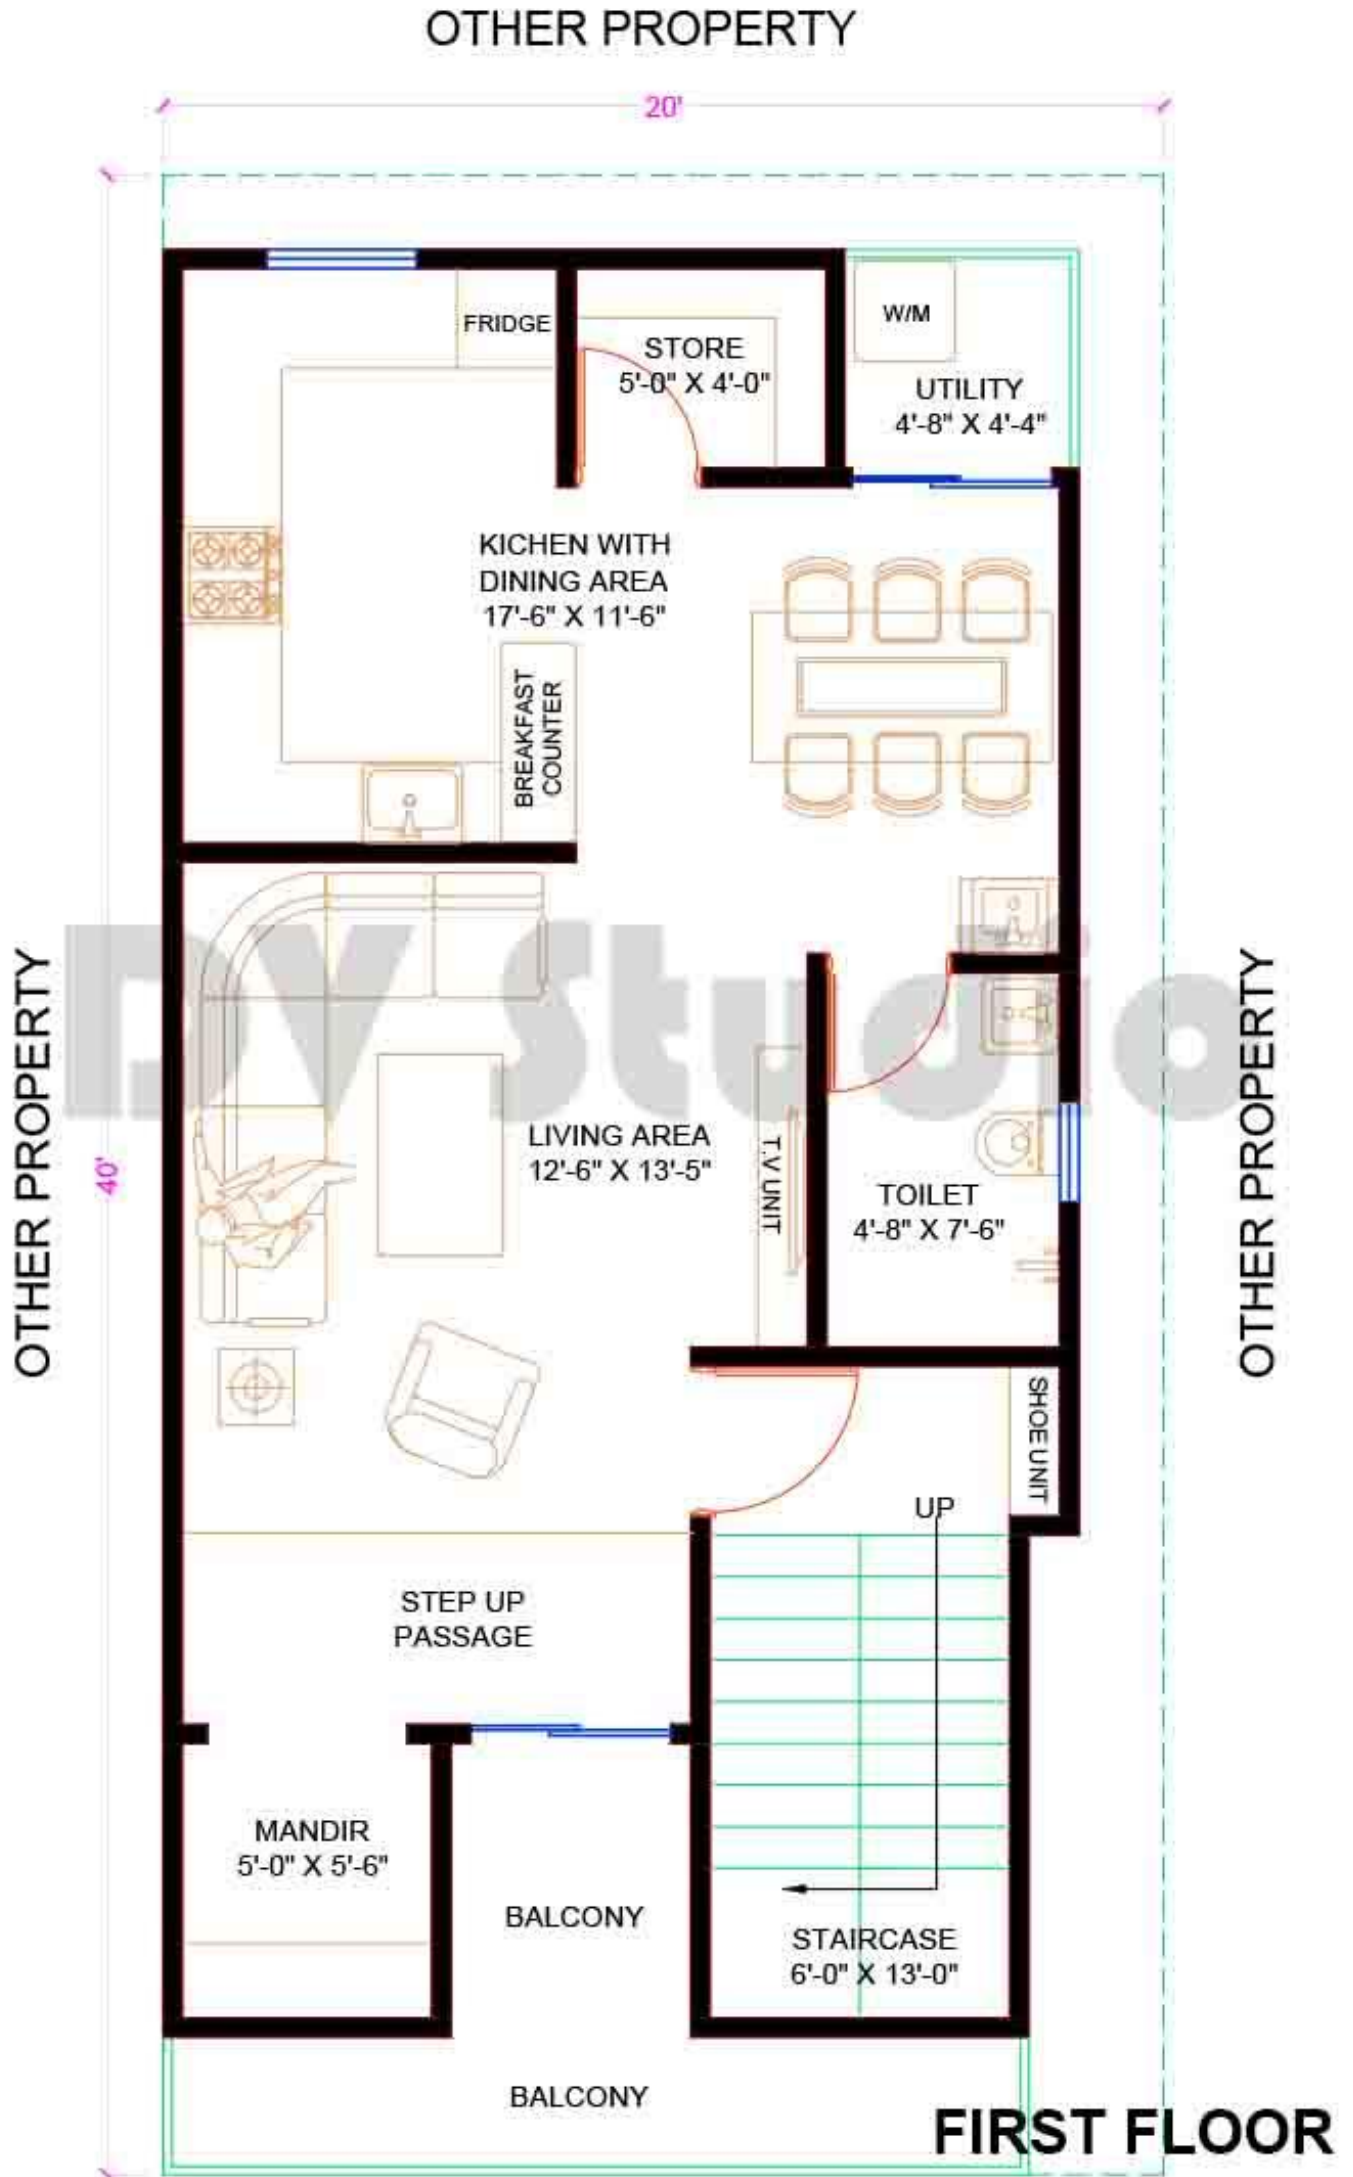

MAIN ROAD

DV Studio YouTube Channel – [Click here](#)

DV Studio YouTube Channel – [Click here](#)

**YOUR  
IMAGINATION  
IS OUR  
CREATION**

**WE ARE DEDICATED TO  
BRINGING YOUR  
IMAGINATION INTO REALITY**

## OUR SERVICES

- Floor Plans with Working Drawings
- Elevation 3D
- Column and Foundation details
- Plumbing Details
- Electrical Details
- Interior 3D Walkthrough

**Contact Us :**

 [dvstudio22work@gmail.com](mailto:dvstudio22work@gmail.com)